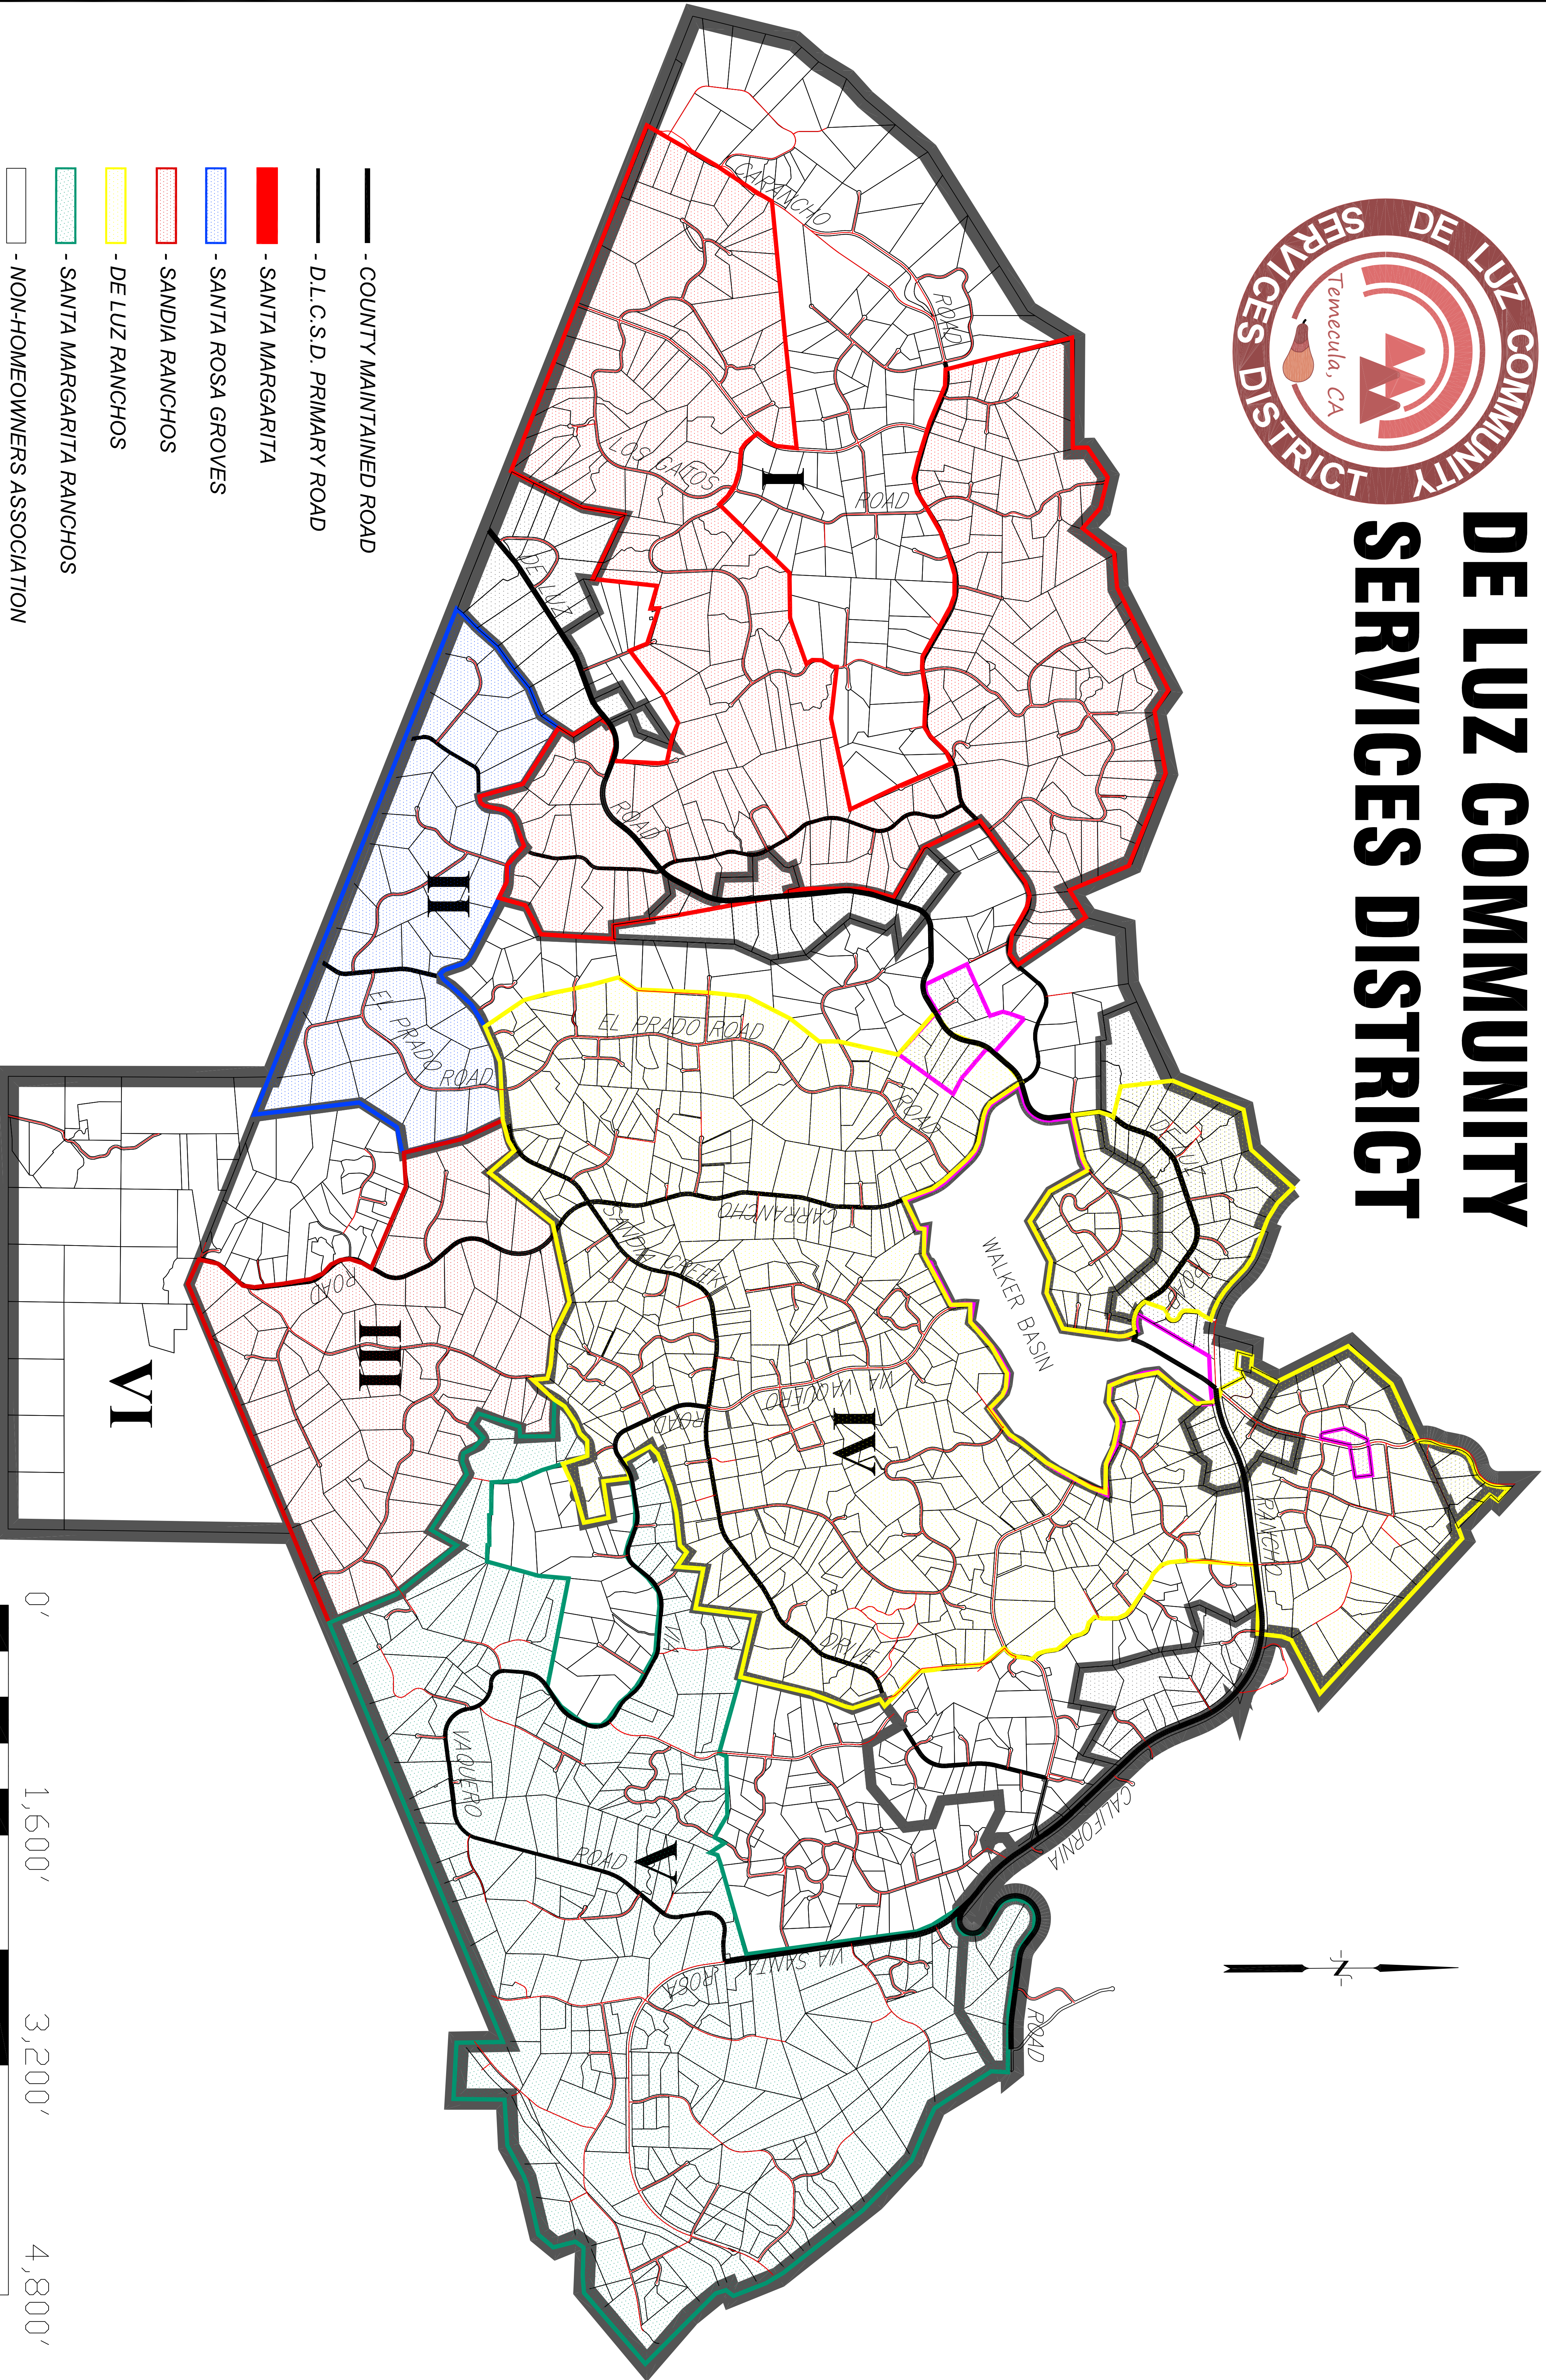

DE LUZ COMMUNITY SERVICES DISTRICT

-  - COUNTY MAINTAINED ROAD
-  - D.L.C.S.D. PRIMARY ROAD
-  - SANTA MARGARITA
-  - SANTA ROSA GROVES
-  - SANDIA RANCHOS
-  - DE LUZ RANCHOS
-  - SANTA MARGARITA RANCHOS
-  - NON-HOMEOWNERS ASSOCIATION